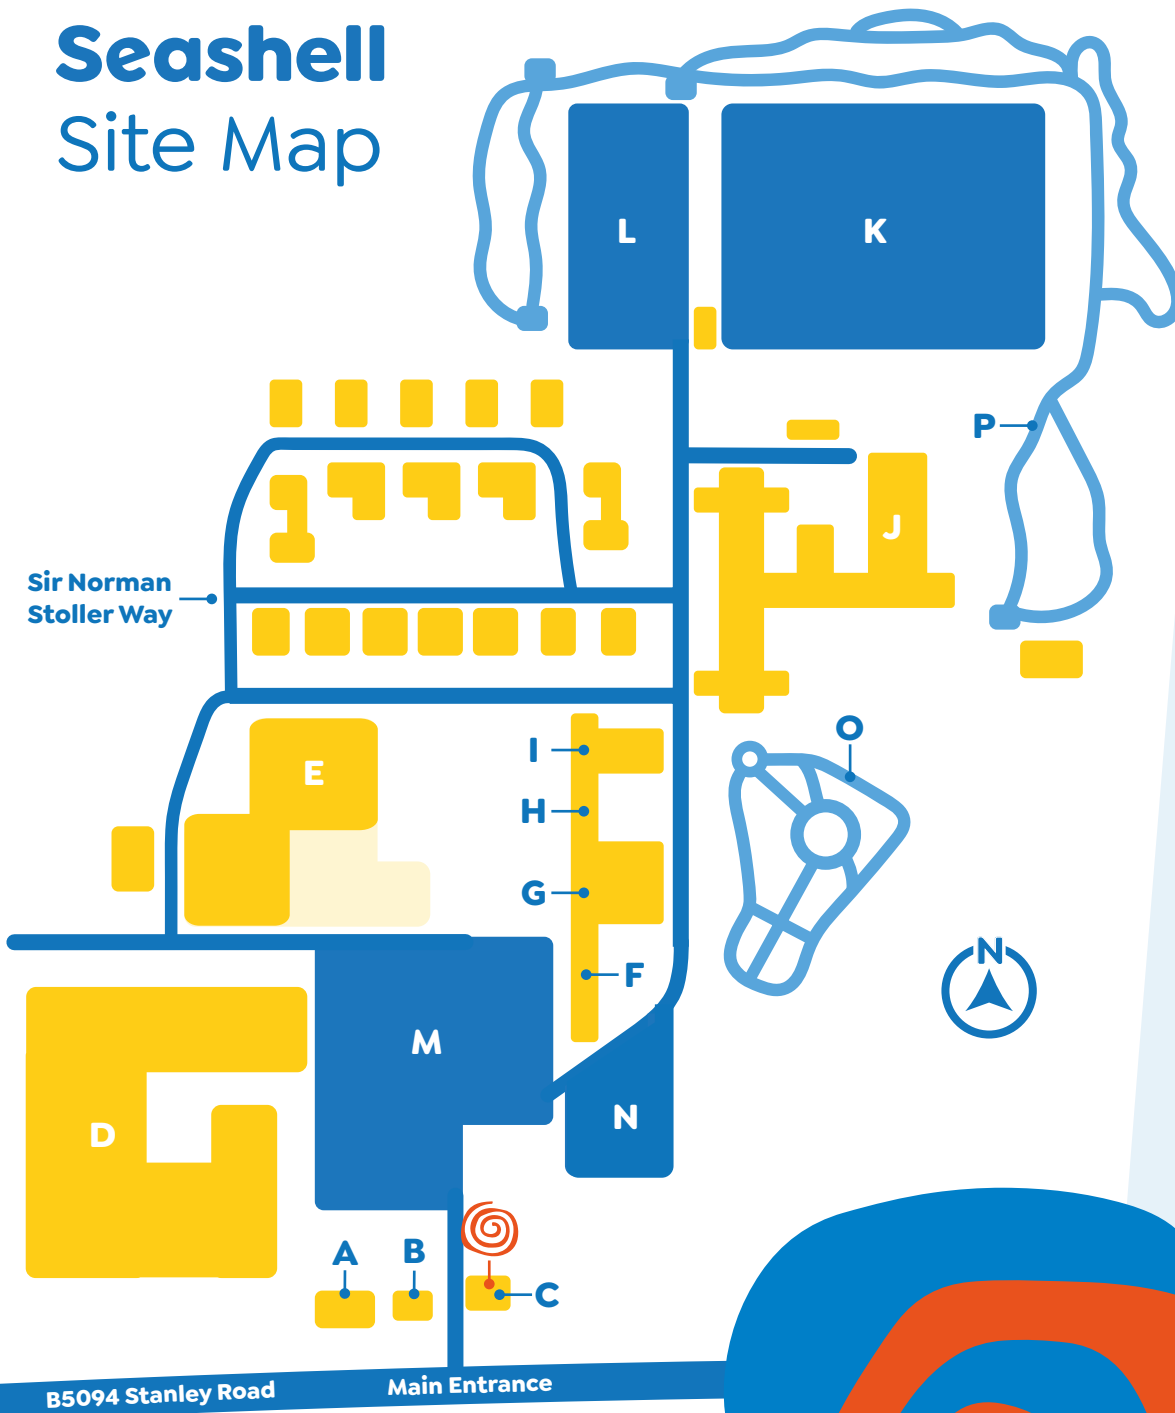

Seashell Site Map

A Oakes Green

B West Lodge

C Chadderton
 ⊙ **Main Reception**
 • Family Service

D The Moulding Foundation Building
 • Royal School Manchester
 • Swimming pool
 • Hydrotherapy pool
 • Audiology

E New Build
 • Royal College Manchester
 • Fitness Suite

F Orchard

G Wainwright
 • Hydrotherapy pool

H Rycroft

I Hipkins
 • Family Flat

J Dockray
 • Royal College Manchester

K Sports Pitch
 • Changing Rooms

L North car park

M Main drop off

N South car park

⊙ **The Bradbury Cycling Centre**
 • Learn to Ride Track

P The Bradbury Cycling Centre
 • Off-road Trails

What to do when visiting Seashell?

Upon arrival, please report to the **Main Reception** ⊙ and sign in. Your details will be taken and you will be issued with a visitor badge. Your details will be kept on the Seashell system, in line with data regulations. It is important you wear your badge at all times.

Learn more about visiting Seashell in our [Visitors Guide here.](#)