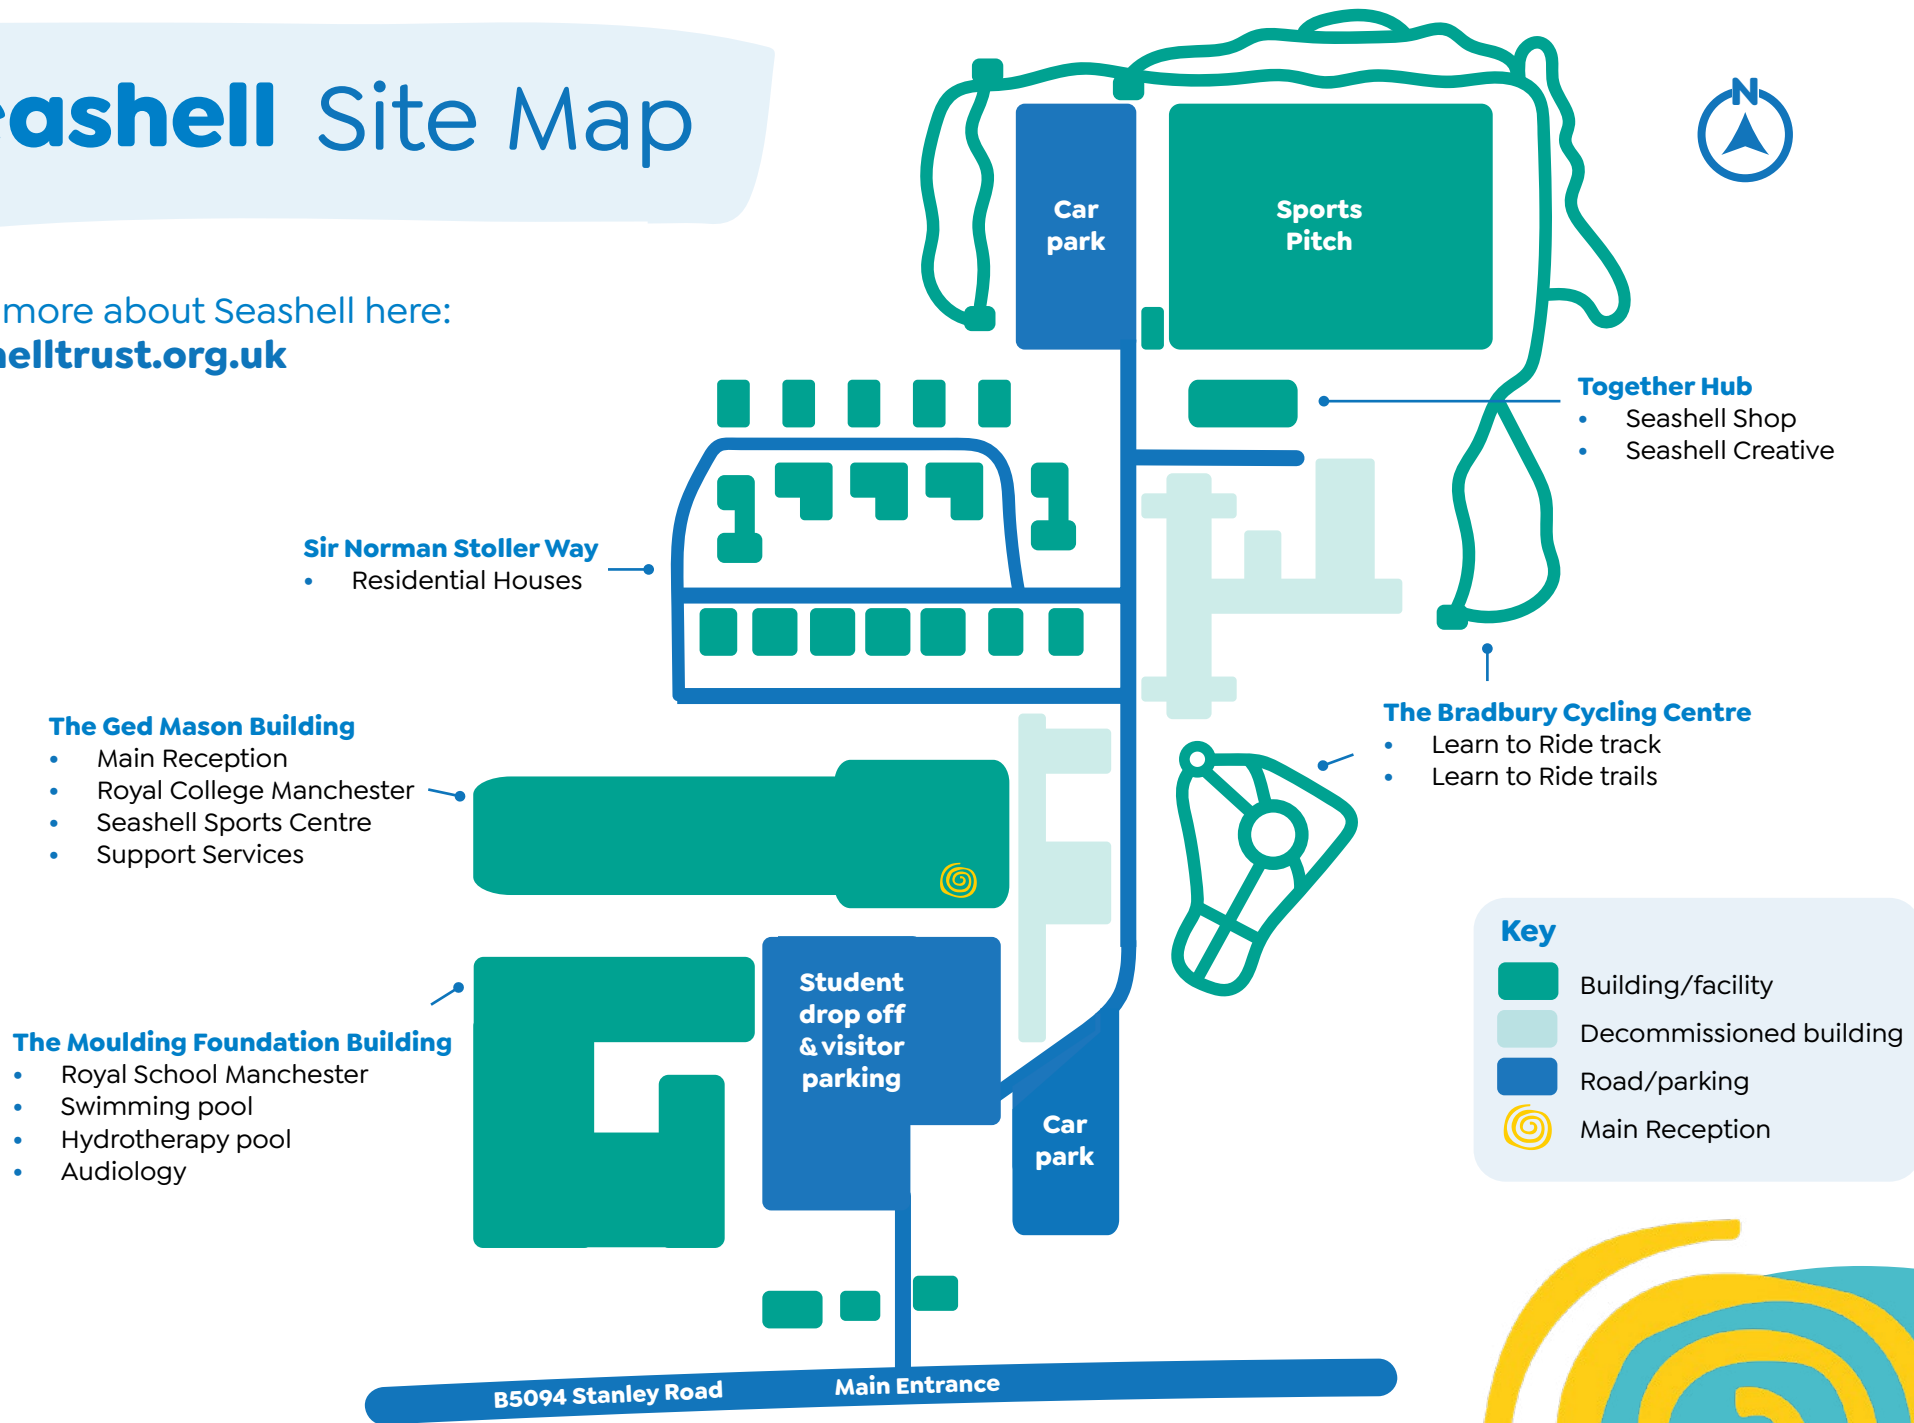

Seashell Site Map

Learn more about Seashell here:
seashelltrust.org.uk

Sir Norman Stoller Way

- Residential Houses

The Ged Mason Building

- Main Reception
- Royal College Manchester
- Seashell Sports Centre
- Support Services

The Moulding Foundation Building

- Royal School Manchester
- Swimming pool
- Hydrotherapy pool
- Audiology

Car park

Sports Pitch

Together Hub

- Seashell Shop
- Seashell Creative

The Bradbury Cycling Centre

- Learn to Ride track
- Learn to Ride trails

Student drop off & visitor parking

Car park

B5094 Stanley Road

Main Entrance

Key

-  Building/facility
-  Decommissioned building
-  Road/parking
-  Main Reception